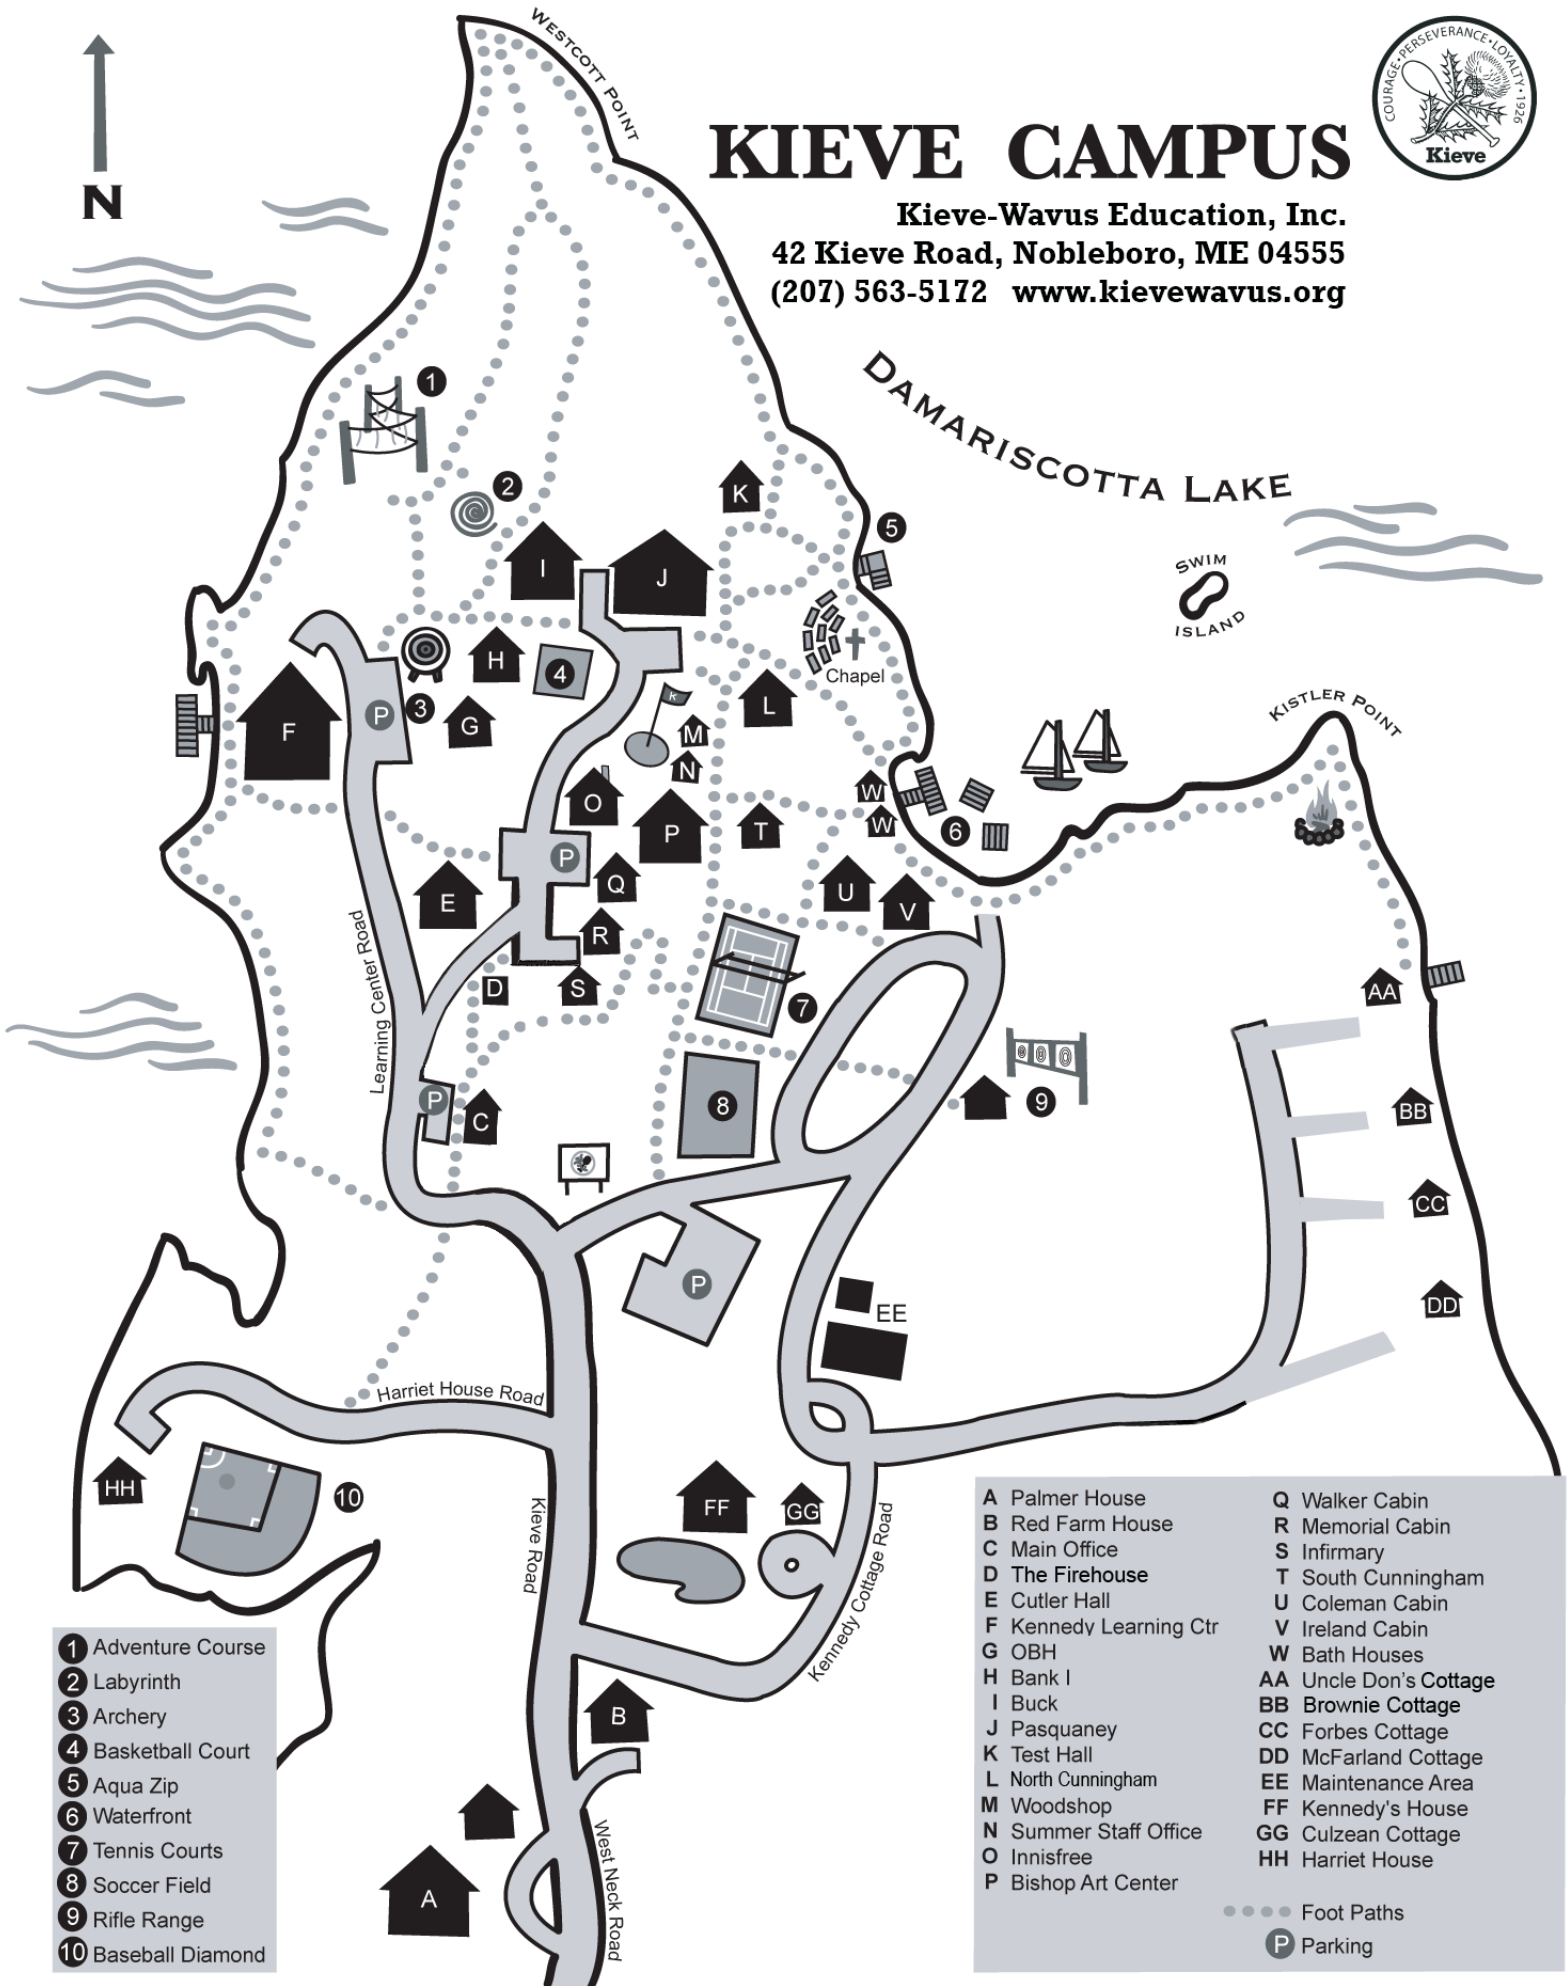

KIEVE CAMPUS

Kieve-Wavus Education, Inc.
 42 Kieve Road, Nobleboro, ME 04555
 (207) 563-5172 www.kievewavus.org

- 1 Adventure Course
- 2 Labyrinth
- 3 Archery
- 4 Basketball Court
- 5 Aqua Zip
- 6 Waterfront
- 7 Tennis Courts
- 8 Soccer Field
- 9 Rifle Range
- 10 Baseball Diamond

- | | |
|------------------------|------------------------|
| A Palmer House | Q Walker Cabin |
| B Red Farm House | R Memorial Cabin |
| C Main Office | S Infirmary |
| D The Firehouse | T South Cunningham |
| E Cutler Hall | U Coleman Cabin |
| F Kennedy Learning Ctr | V Ireland Cabin |
| G OBH | W Bath Houses |
| H Bank I | AA Uncle Don's Cottage |
| I Buck | BB Brownie Cottage |
| J Pasquaney | CC Forbes Cottage |
| K Test Hall | DD McFarland Cottage |
| L North Cunningham | EE Maintenance Area |
| M Woodshop | FF Kennedy's House |
| N Summer Staff Office | GG Culzean Cottage |
| O Innisfree | HH Harriet House |
| P Bishop Art Center | |
- Foot Paths
 P Parking